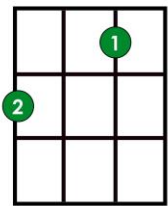

These are the ukulele chords Ms. Trude's students have learned.

C7 - Dark Red Dot

C - Red Dot

F - Green Dots

G7 - Turquoise Dots