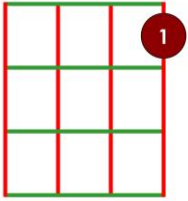

These are the ukulele chords Ms. Trude's students have learned.

C7 - Dark Red Dot

C - Red Dot

F - Green Dots

G7 - Turquoise Dots